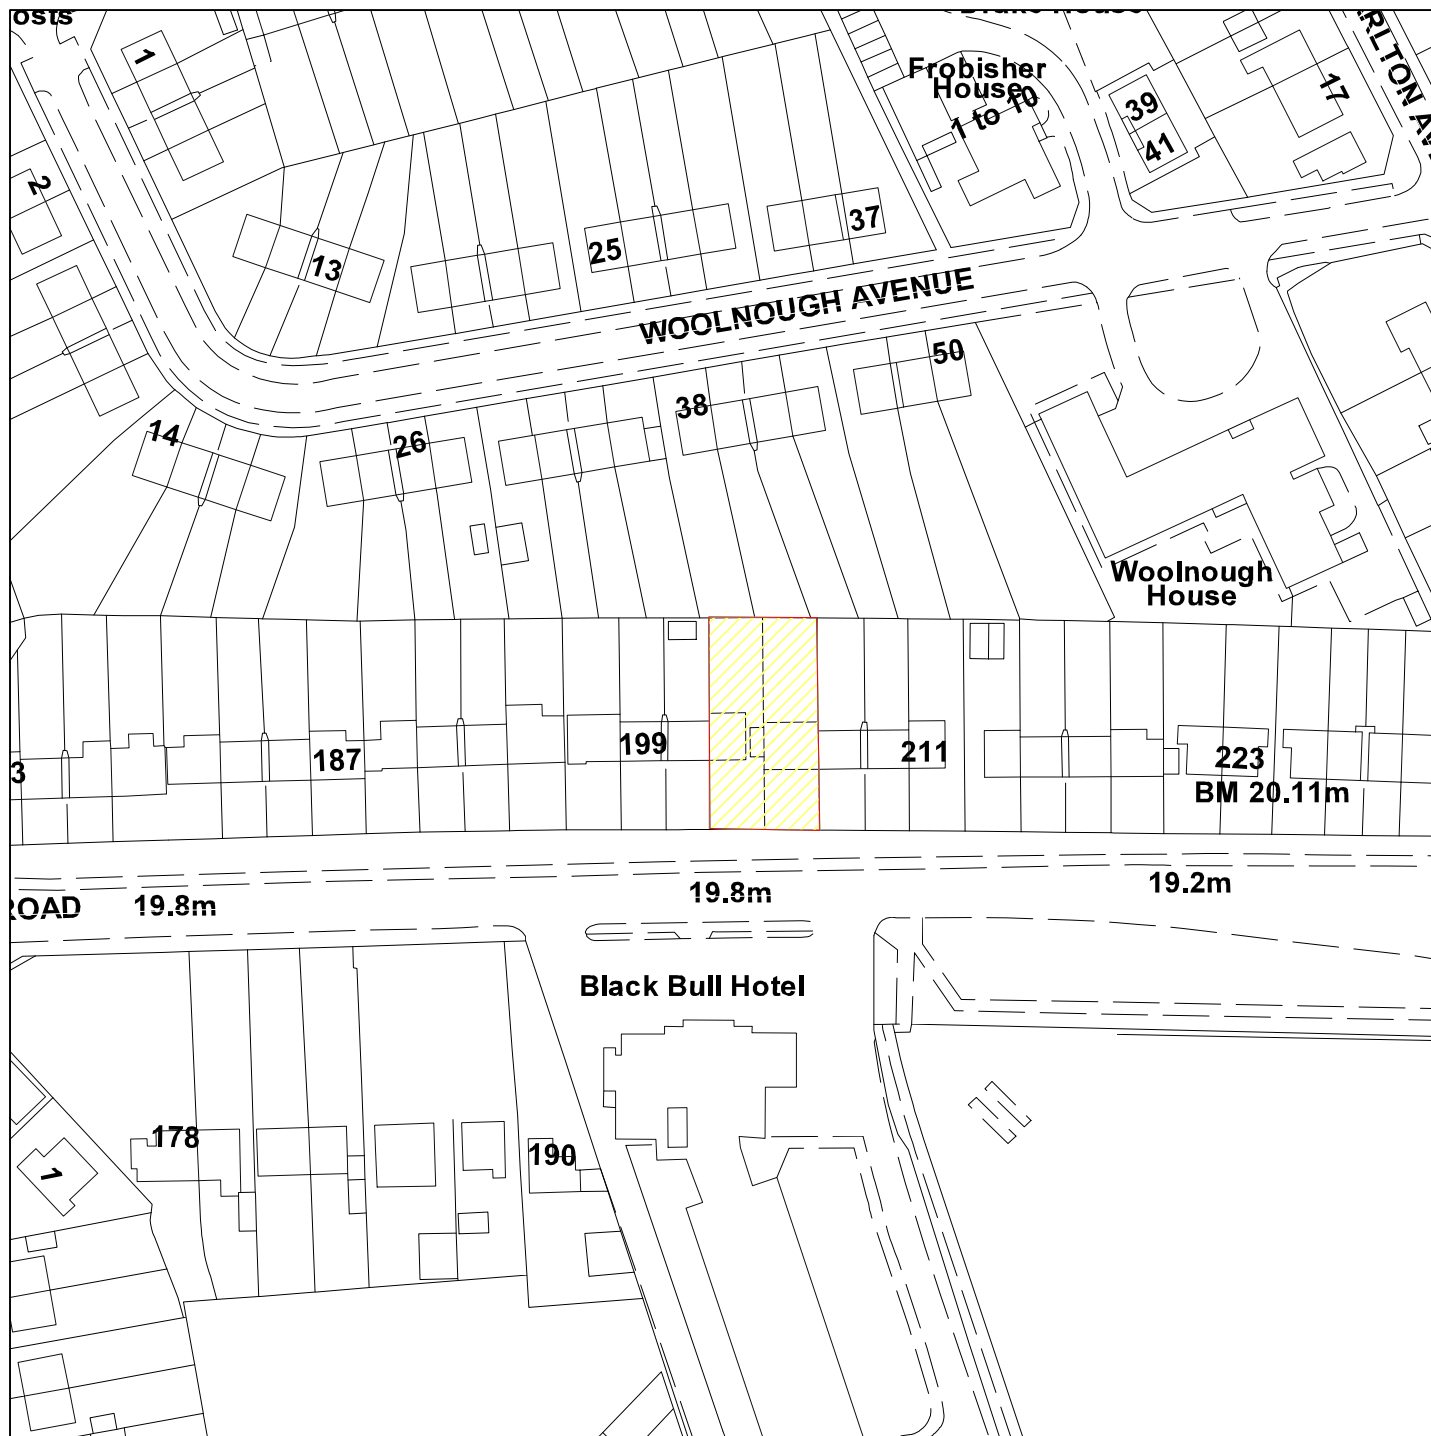

203 Hull Road, York Y010 3JY

07/02736/FUL

GIS by ESRI (UK)

Scale : 1:1250

Reproduced from the Ordnance Survey map with the permission of the Controller of Her Majesty's Stationery Office © Crown Copyright 2000.

Unauthorised reproduction infringes Crown Copyright and may lead to prosecution or civil proceedings.

Produced using ESRI (UK)'s MapExplorer 2.0 - <http://www.esriuk.com>

Organisation	City of York Council
Department	City Strategy
Comments	Application site
Date	31 March 2008
SLA Number	Not set